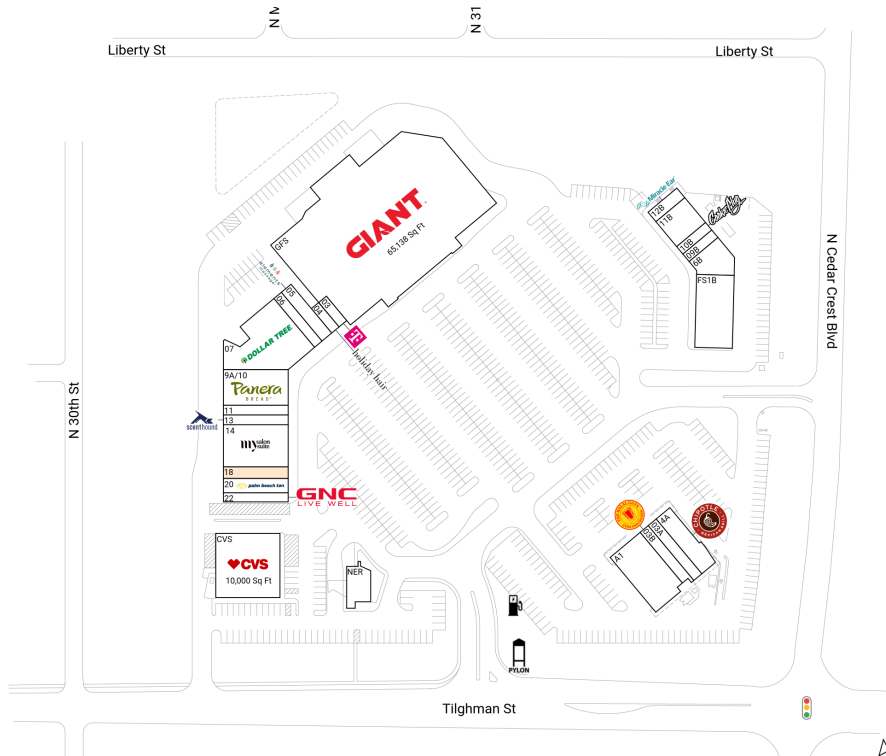

# Village West

3100 West Tilghman Street | Allentown, PA 18104

Lehigh County Allentown-Bethlehem-Easton, PA-NJ 140,474 Sq Ft

40.5969, -75.5257

## Available Spaces

18 1,800 Sq Ft 360°

## Current Tenants Space size listed in square feet

03	T-Mobile	721
03A	Ninja Ramen	1,778
03B	The Halal Guys	1,691
04	Holiday Hair	738
4A	Chipotle Mexican Grill	3,022
05	Elements Therapeutic Massage	1,950
06	Manhattan Bagel Company	1,500
6B	Sumo Japanese Fusion	2,471
07	Dollar Tree	9,265
09B	Games Workshop	900
9A/10	Panera Bread	5,500
10B	Cookie Plug	900
11	La Nail Salon & Tanning	1,500
11B	For Eyes Optical	3,000
12B	Miracle-Ear	1,200
13	Scenthound	1,500
14	My Salon Suite	6,500
20	Palm Beach Tan	2,200
22	GNC	1,500
A1	88 Pot Korean BBQ and Hot Pot	6,562
CVS	CVS	10,000
FS1B	Patient First	6,750
GFS	Giant Food Stores	65,138
NER	Penn Community Bank	2,388

This site plan is for illustrative and information purposes only, showing the general layout of the shopping center; and is not a legal survey. Brixmor makes no representation or warranty that the shopping center is exactly as depicted as site conditions and tenant mix are subject to change over time.  
4090